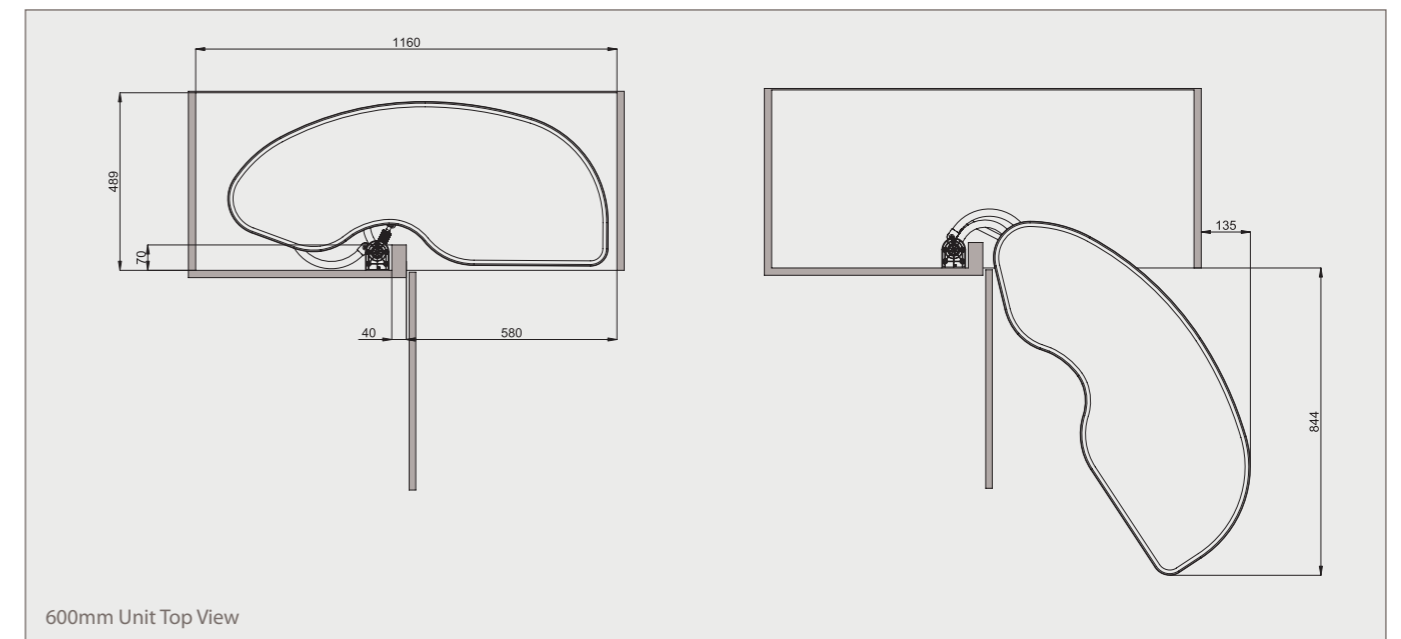

450mm Unit

- ✓ Suits door width 450mm - 599mm

Part No.	Description	Finish	Price 4	Price ea	Per
VIFM45.2.LH	Left	CP			kit
VIFM45.2.RH	Right	CP			kit

600mm Unit

- ✓ Suits door width 600mm +

Part No.	Description	Finish	Price 4	Price ea	Per
VIFM60.2.LH	Left	CP			kit
VIFM60.2.RH	Right	CP			kit

4 Shelf Units

- ✓ Made in Italy
- ✓ Height adjustable unit 1275mm - 1325mm
- ✓ 4 Pull-out pivoting shelves
- ✓ 20kg load capacity per shelf
- ✓ Simple installation with single support post
- ✓ Height adjustable shelves
- ✓ Melamine anti-slip shelves with chrome edge
- ✓ Covered by 7yr replacement guarantee

450mm Unit

- ✓ Suits door width 450mm - 599mm

Part No.	Description	Finish	Price 4	Price ea	Per
VIFM45.4.LH	Left	CP			kit
VIFM45.4.RH	Right	CP			kit

600mm Unit

- ✓ Suits door width 600mm +

Part No.	Description	Finish	Price 4	Price ea	Per
VIFM60.4.LH	Left	CP			kit
VIFM60.4.RH	Right	CP			kit

450mm Unit Top View

600mm Unit Top View