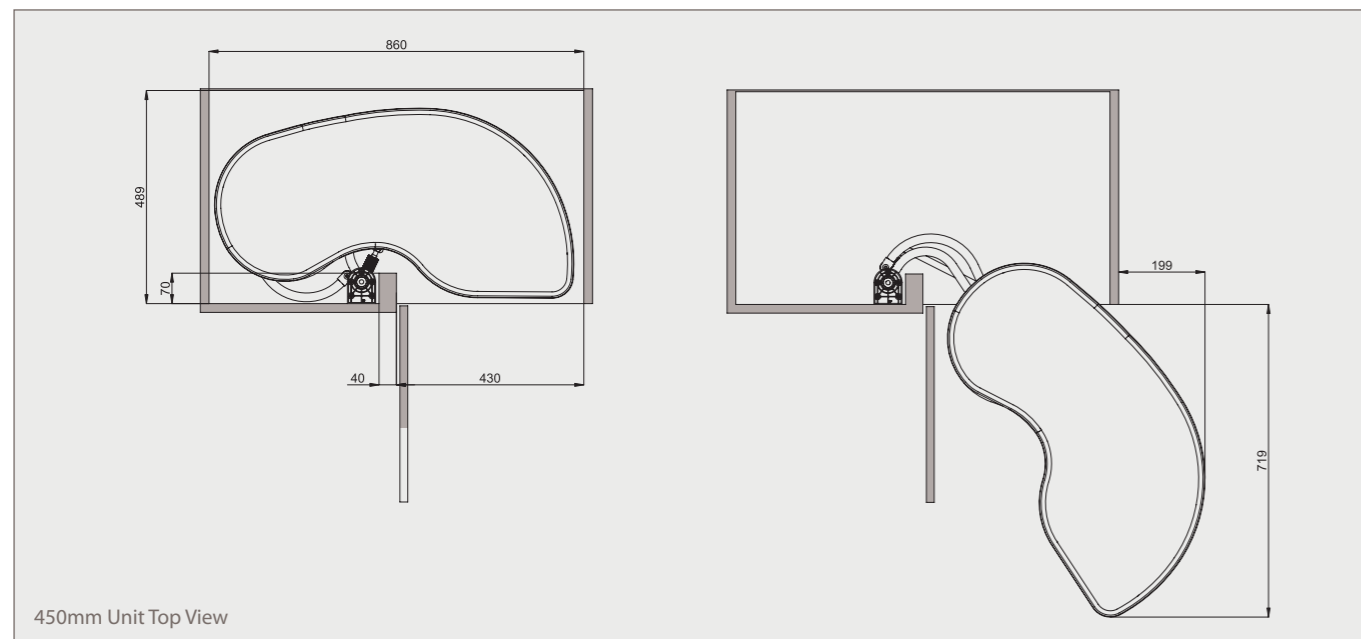

450mm Unit

- ✓ Suits door width 450mm - 599mm

Part No.	Description	Finish	Price 4	Price ea	Per
VIFM45.2.LH	Left	CP			kit
VIFM45.2.RH	Right	CP			kit

600mm Unit

- ✓ Suits door width 600mm +

Part No.	Description	Finish	Price 4	Price ea	Per
VIFM60.2.LH	Left	CP			kit
VIFM60.2.RH	Right	CP			kit

4 Shelf Units

- ✓ Made in Italy
- ✓ Height adjustable unit 1275mm - 1325mm
- ✓ 4 Pull-out pivoting shelves
- ✓ 20kg load capacity per shelf
- ✓ Simple installation with single support post
- ✓ Height adjustable shelves
- ✓ Melamine anti-slip shelves with chrome edge
- ✓ Covered by 7yr replacement guarantee

450mm Unit

- ✓ Suits door width 450mm - 599mm

Part No.	Description	Finish	Price 4	Price ea	Per
VIFM45.4.LH	Left	CP			kit
VIFM45.4.RH	Right	CP			kit

600mm Unit

- ✓ Suits door width 600mm +

Part No.	Description	Finish	Price 4	Price ea	Per
VIFM60.4.LH	Left	CP			kit
VIFM60.4.RH	Right	CP			kit

450mm Unit Top View

600mm Unit Top View