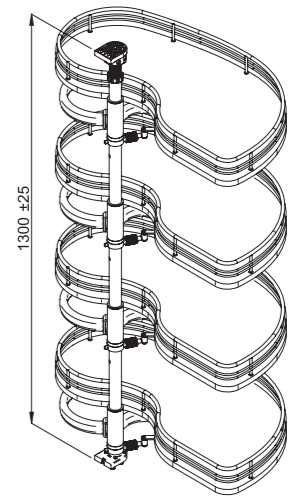

450mm Unit

- ✓ Suits door width 450mm - 599mm

Part No.	Description	Finish	Price 4	Price ea	Per
VIFM45.2.LH	Left	CP			kit
VIFM45.2.RH	Right	CP			kit

600mm Unit

- ✓ Suits door width 600mm +

Part No.	Description	Finish	Price 4	Price ea	Per
VIFM60.2.LH	Left	CP			kit
VIFM60.2.RH	Right	CP			kit

4 Shelf Units

- ✓ Made in Italy
- ✓ Height adjustable unit 1275mm - 1325mm
- ✓ 4 Pull-out pivoting shelves
- ✓ 20kg load capacity per shelf
- ✓ Simple installation with single support post
- ✓ Height adjustable shelves
- ✓ Melamine anti-slip shelves with chrome edge
- ✓ Covered by 7yr replacement guarantee

450mm Unit

- ✓ Suits door width 450mm - 599mm

Part No.	Description	Finish	Price 4	Price ea	Per
VIFM45.4.LH	Left	CP			kit
VIFM45.4.RH	Right	CP			kit

600mm Unit

- ✓ Suits door width 600mm +

Part No.	Description	Finish	Price 4	Price ea	Per
VIFM60.4.LH	Left	CP			kit
VIFM60.4.RH	Right	CP			kit

450mm Unit Top View

600mm Unit Top View