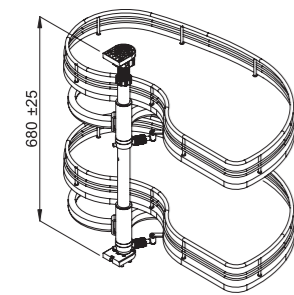

ABN 78 588 941 715

2 Shelf Units

- ✓ Made in Italy
- ✓ Height adjustable unit 655mm - 705mm
- ✓ 2 Pull-out pivoting shelves
- ✓ 20kg load capacity per shelf
- ✓ Simple installation with single support post
- ✓ Height adjustable shelves
- ✓ Melamine anti-slip shelves with chrome edge
- ✓ Covered by 7yr replacement guarantee

450mm Unit

- ✓ Suits door width 450mm - 599mm

Part No.	Description	Finish	Price 4	Price ea	Per
VIFM45.2.LH	Left	CP			kit
VIFM45.2.RH	Right	CP			kit

600mm Unit

- ✓ Suits door width 600mm +

Part No.	Description	Finish	Price 4	Price ea	Per
VIFM60.2.LH	Left	CP			kit
VIFM60.2.RH	Right	CP			kit

4 Shelf Units

- ✓ Made in Italy
- ✓ Height adjustable unit 1275mm - 1325mm
- ✓ 4 Pull-out pivoting shelves
- ✓ 20kg load capacity per shelf
- ✓ Simple installation with single support post
- ✓ Height adjustable shelves
- ✓ Melamine anti-slip shelves with chrome edge
- ✓ Covered by 7yr replacement guarantee

450mm Unit

- ✓ Suits door width 450mm - 599mm

Part No.	Description	Finish	Price 4	Price ea	Per
VIFM45.4.LH	Left	CP			kit
VIFM45.4.RH	Right	CP			kit

600mm Unit

- ✓ Suits door width 600mm +

Part No.	Description	Finish	Price 4	Price ea	Per
VIFM60.4.LH	Left	CP			kit
VIFM60.4.RH	Right	CP			kit