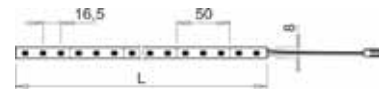

Part No.	Light Colour	Price 5	Price ea	Per
● DFLX.CW	Cool White			ea