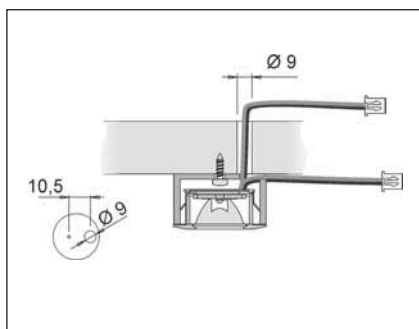

Cool white 5000 ÷ 5650 °K PIXEL V09 medium beam	
cm	lux
30	1280
50	600
ø 60	
ø 70