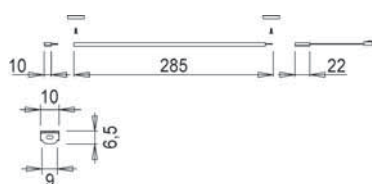

Domus Line Strip Lighting

Idea HP

- ✓ Made in Italy
- ✓ Rigid strip containing 24 high efficiency LED's
- ✓ Can be installed on any flat surface, inside aluminium profiles or in grooves
- ✓ Can be joined together to create a continuous row up to 3m in length
- ✓ 12v, 1.4w per section
- ✓ Available in Cool White or Cool Blue
- ✓ Power connecting cable and interconnecting cables sold separately
- ✓ Match dot colour for compatible LED driver
- ✓ **Fittings only. For LED drivers see page P.29**

Part No.	Description	Price 5	Price ea	Per
• DIRSL.CW	Cool White			ea
• DIRSL.CB	Cool Blue			ea
• DIRSL.2PC	2 metre power supply cable			ea
• DIRSL.0035	35mm interconnecting cable			ea
• DIRSL.0300	300mm interconnecting cable			ea
• DIRSL.2000	2m interconnecting cable			ea

Cool white IDEA HP	5000 ÷ 6000 °K flood beam
cm	lux
30	365
50	120