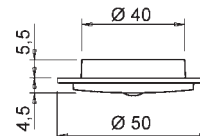

Cool white POSH HP		5000 ÷ 5700 °K medium beam	
cm		lux	
30		460	
50	Ø 50	205	
	Ø 65