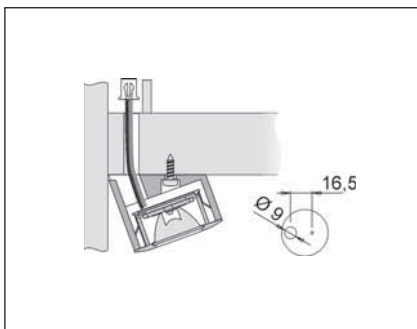

Cool white 5000 ÷ 5650 °K PIXEL V09 medium beam	
cm	lux
30	1280
50	600
	Ø 60
	Ø 70