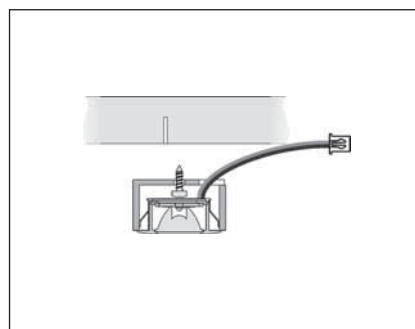

Cool white 5000 ÷ 5650 °K PIXEL V09 medium beam	
cm	lux
30	1280
50	600
ø 60	
ø 70