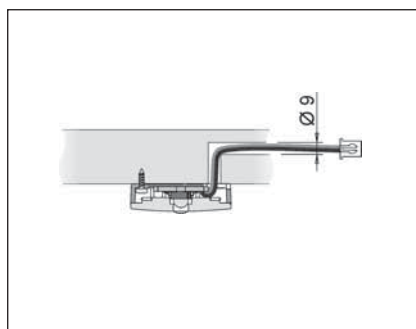

Shine HP Kit

Set of 3 lights with 12 Volt LED driver included (D6.350 page P.29)

Part No.	Light Colour	Finish	Price 5 kit	Price kit	Per
DSHHP3.WW	Warm White	SS, ALU			kit
DSHHP3.CW	Cool White	SS, ALU			kit

Colour Appearance	Cool white	Warm white
Colour Temperature	5000 ÷ 5700 ° Kelvin	3050 ÷ 3250 ° Kelvin
Luminous Flux	91 ÷ 118 lm/W	54 ÷ 70 lm/W
CRI - Colour Rendering	Ra 93	Ra 93
Luminous Distribution	Medium (60°)	Medium (60°)

Cool white SHINE HP		5000 ÷ 5700 °K medium beam	
cm		lux	
30		460	
50	Ø 50	205	
	Ø 65