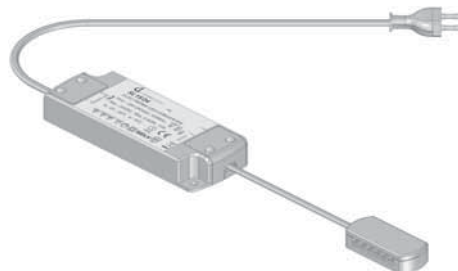

LED Drivers - 24 Volt

- Match dot colour for suitable light fittings and accessories on previous pages
- Multiple drivers may need to be used in an installation to ensure adequate power supply
- Supplied with lead and plug fitted
- Add up total wattage of light fittings and ensure that driver wattage is at least 10% more than total light wattage

Part No.	Maximum Wattage	Price 5	Price ea	Per
● D24.15	15W			ea
● D24.30	30W		Coming Soon	ea