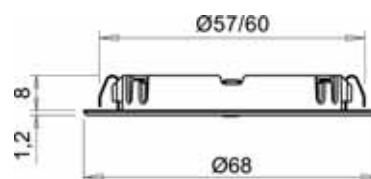

Colour Appearance	Cool white	Warm white
Colour Temperature	5000 ÷ 5500 ° Kelvin	3000 ÷ 3200 ° Kelvin
Luminous Flux	70,5 lm/W	70,5 lm/W
CRI - Colour Rendering	Ra 70	Ra 80
Luminous Distribution	Flood	Flood

Cool white 5000 ÷ 5500 °K METRIS flood beam	
cm	lux
30	880
50	400
	Ø 65
	Ø 90