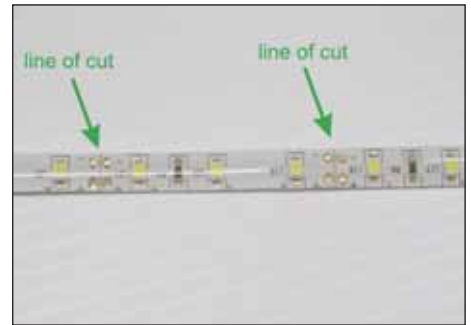

Cool white FLEXYLED	5000 ÷ 5500 °K	flood beam
cm		lux
30		480
50		310