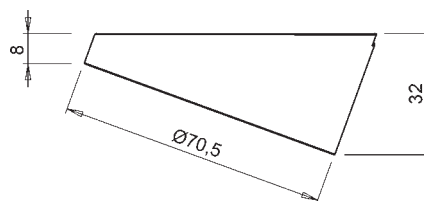

Colour Appearance	Cool white	Warm white
Colour Temperature	5000 ÷ 5500 ° Kelvin	3000 ÷ 3200 ° Kelvin
Luminous Flux	70,5 lm/W	70,5 lm/W
CRI - Colour Rendering	Ra 70	Ra 80
Luminous Distribution	Flood	Flood

Cool white 5000 ÷ 5500 °K METRIS flood beam	
cm	lux
30	880
50	400
	Ø 65
	Ø 90