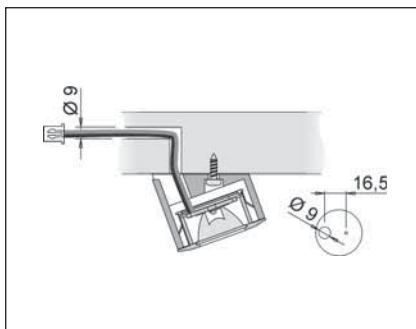

Cool white 5000 ÷ 5650 °K PIXEL V09 medium beam	
cm	lux
30	1280
50	600
	Ø 60
	Ø 70