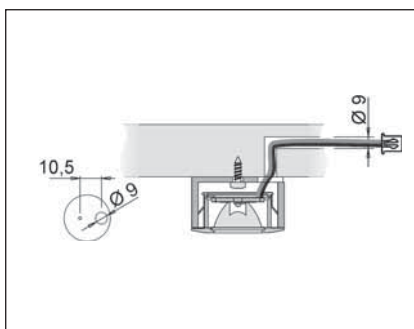

Cool white 5000 ÷ 5650 °K PIXEL V09 medium beam	
cm	lux
30	1280
50	600
ø 60	
ø 70