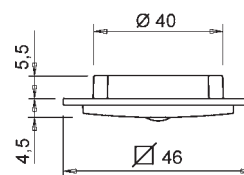

Cool white SLIDE HP		5000 ÷ 5700 °K
		medium beam
cm	lux	
30	460	
50	205	Ø 50
		Ø 65