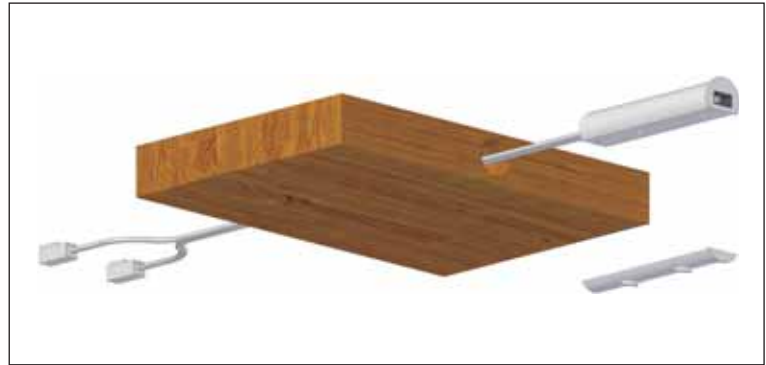

Domus Line IR Motion Switch

IR Motion Switch

- ✓ 12 or 24 volt
- ✓ Can be used in non-contact on/off switch mode or in proximity switch mode
- ✓ Detection distance of 0.5mm - 40mm
- ✓ Fast and easy mode change
- ✓ Miniplug distribution block with provision for 3 lights up to 24V, 30W
- ✓ Match dot colour for compatible LED drivers and light fittings

Part No.	Finish	Price 5	Price ea	Per
• • • DIR1224	WH			ea