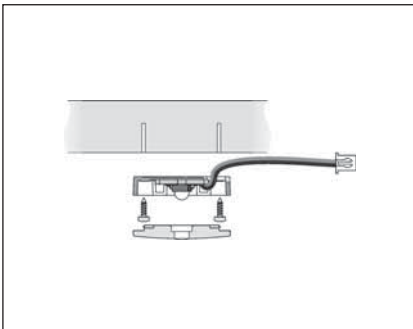

Glam HP Kit

Set of 3 lights with 12 Volt LED driver included (D6.350 page P.29)

Part No.	Light Colour	Finish	Price 5 kit	Price kit	Per
DGHPS3.WW	Warm White	SS, ALU			kit
DGHPS3.CW	Cool White	SS, ALU			kit

Colour Appearance	Cool white	Warm white
Colour Temperature	5000 ÷ 5700 ° Kelvin	3050 ÷ 3250 ° Kelvin
Luminous Flux	91 ÷ 118 lm/W	54 ÷ 70 lm/W
CRI - Colour Rendering	Ra 93	Ra 93
Luminous Distribution	Medium (60°)	Medium (60°)

Cool white 5000 ÷ 5700 °K GLAM HP medium beam	
cm	lux
30	460
50	205
	Ø 50
	Ø 65