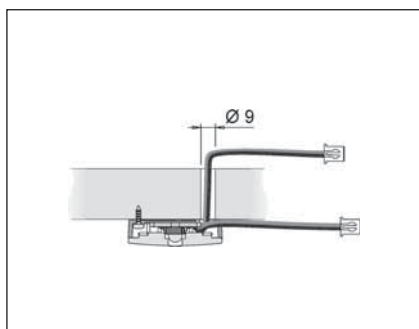

Shine HP Kit

Set of 3 lights with 12 Volt LED driver included (D6.350 page P.29)

Part No.	Light Colour	Finish	Price 5 kit	Price kit	Per
DSHHP3.WW	Warm White	SS, ALU			kit
DSHHP3.CW	Cool White	SS, ALU			kit

Colour Appearance	Cool white	Warm white
Colour Temperature	5000 ÷ 5700 ° Kelvin	3050 ÷ 3250 ° Kelvin
Luminous Flux	91 ÷ 118 lm/W	54 ÷ 70 lm/W
CRI - Colour Rendering	Ra 93	Ra 93
Luminous Distribution	Medium (60°)	Medium (60°)

Cool white SHINE HP		5000 ÷ 5700 °K medium beam	
cm		lux	
30		460	
50	Ø 50	205	
	Ø 65