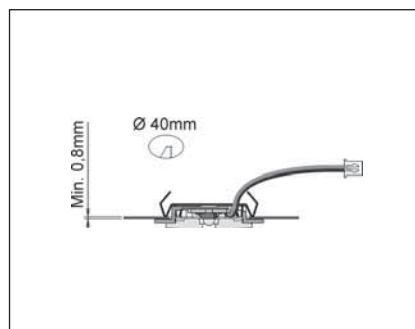

Slide HP Kit

Set of 3 lights with 12 Volt LED driver included (D6.350 page P.29)

Part No.	Light Colour	Finish	Price 5 kit	Price kit	Per
DSLHPS3.WW	Warm White	SS, ALU			kit
DSLHPS3.CW	Cool White	SS, ALU			kit

Colour Appearance	Cool white	Warm white
Colour Temperature	5000 ÷ 5700 ° Kelvin	3050 ÷ 3250 ° Kelvin
Luminous Flux	91 ÷ 118 lm/W	54 ÷ 70 lm/W
CRI - Colour Rendering	Ra 93	Ra 93
Luminous Distribution	Medium (60°)	Medium (60°)

Cool white SLIDE HP		5000 ÷ 5700 °K
		medium beam
cm	lux	
30	460	
50	205	Ø 50
		Ø 65