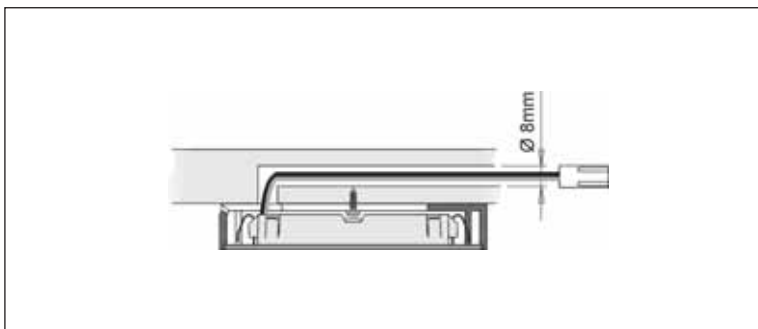

Metris SP Kit

Set of 3 lights with 24 Volt LED driver included (D24.15 page P.29)

Part No.	Light Colour	Finish	Price 5 kit	Price kit	Per
DMSP3.WW	Warm White	CP, SN			kit
DMSP3.CW	Cool White	CP, SN			kit

Colour Appearance	Cool white	Warm white
Colour Temperature	5000 ÷ 5500 ° Kelvin	3000 ÷ 3200 ° Kelvin
Luminous Flux	70,5 lm/W	70,5 lm/W
CRI - Colour Rendering	Ra 70	Ra 80
Luminous Distribution	Flood	Flood

Cool white 5000 ÷ 5500 °K METRIS flood beam	
cm	lux
30	880
50	400
	ø 65
	ø 90