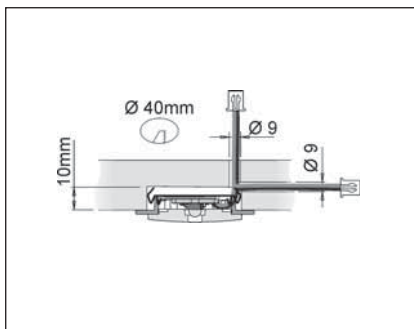

Posh HP Kit

Set of 3 lights with 12 Volt LED driver included (D6.350 page P.29)

Part No.	Light Colour	Finish	Price 5 kit	Price kit	Per
DPHPS3.WW	Warm White	SS, ALU			kit
DPHPS3.CW	Cool White	SS, ALU			kit

Colour Appearance	Cool white	Warm white
Colour Temperature	5000 ÷ 5700 ° Kelvin	3050 ÷ 3250 ° Kelvin
Luminous Flux	91 ÷ 118 lm/W	54 ÷ 70 lm/W
CRI - Colour Rendering	Ra 93	Ra 93
Luminous Distribution	Medium (60°)	Medium (60°)

Cool white POSH HP		5000 ÷ 5700 °K medium beam	
cm		lux	
30		460	
50	Ø 50	205	
	Ø 65