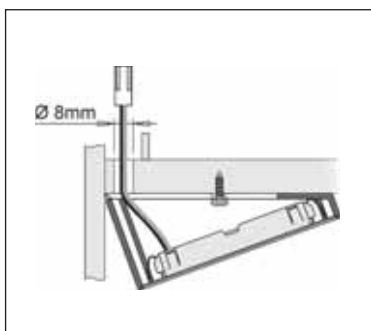

Metris OB Kit

Set of 3 lights with 24 Volt LED driver included (D24.15 page P.29)

Part No.	Light Colour	Finish	Price 5 kit	Price kit	Per
DMOBS3.WW	Warm White	CP, SN			kit
DMOBS3.CW	Cool White	CP, SN			kit

Colour Appearance	Cool white	Warm white
Colour Temperature	5000 ÷ 5500 ° Kelvin	3000 ÷ 3200 ° Kelvin
Luminous Flux	70,5 lm/W	70,5 lm/W
CRI - Colour Rendering	Ra 70	Ra 80
Luminous Distribution	Flood	Flood

Cool white 5000 ÷ 5500 °K METRIS flood beam	
cm	lux
30	880
50	400
	Ø 65
	Ø 90