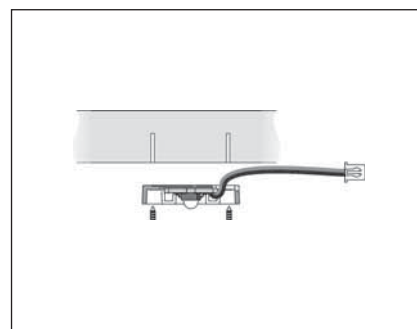

Shine HP Kit

Set of 3 lights with 12 Volt LED driver included (D6.350 page P.29)

Part No.	Light Colour	Finish	Price 5 kit	Price kit	Per
DSHHP3.WW	Warm White	SS, ALU			kit
DSHHP3.CW	Cool White	SS, ALU			kit

Colour Appearance	Cool white	Warm white
Colour Temperature	5000 ÷ 5700 ° Kelvin	3050 ÷ 3250 ° Kelvin
Luminous Flux	91 ÷ 118 lm/W	54 ÷ 70 lm/W
CRI - Colour Rendering	Ra 93	Ra 93
Luminous Distribution	Medium (60°)	Medium (60°)

Cool white SHINE HP		5000 ÷ 5700 °K medium beam	
cm		lux	
30		460	
50	Ø 50	205	
	Ø 65