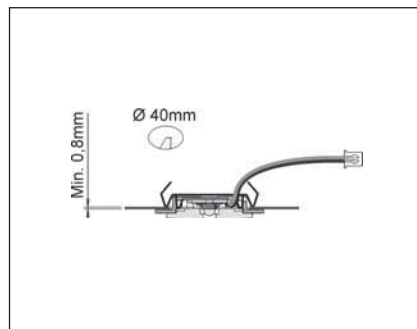

Posh HP Kit

Set of 3 lights with 12 Volt LED driver included (D6.350 page P.29)

Part No.	Light Colour	Finish	Price 5 kit	Price kit	Per
DPHPS3.WW	Warm White	SS, ALU			kit
DPHPS3.CW	Cool White	SS, ALU			kit

Colour Appearance	Cool white	Warm white
Colour Temperature	5000 ÷ 5700 ° Kelvin	3050 ÷ 3250 ° Kelvin
Luminous Flux	91 ÷ 118 lm/W	54 ÷ 70 lm/W
CRI - Colour Rendering	Ra 93	Ra 93
Luminous Distribution	Medium (60°)	Medium (60°)

Cool white POSH HP		5000 ÷ 5700 °K medium beam	
cm		lux	
30		460	
50	Ø 50	205	
	Ø 65