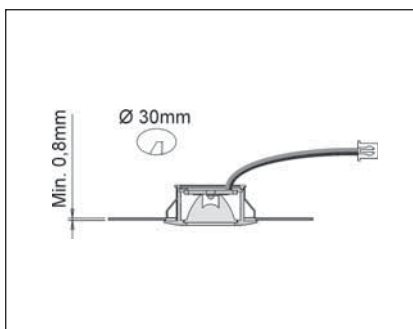

Colour Appearance	Cool white	Warm white
Colour Temperature	5000 ÷ 5650 ° Kelvin	3050 ÷ 3250 ° Kelvin
Luminous Flux	80 lm/W	50 lm/W
CRI - Colour Rendering	Ra 70	Ra 80
Luminous Distribution	Medium (40°)	Medium (40°)

Cool white PIXEL V09		5000 ÷ 5650 °K medium beam	
cm		lux	
30		1280	
50	ø 60	600	
	ø 70