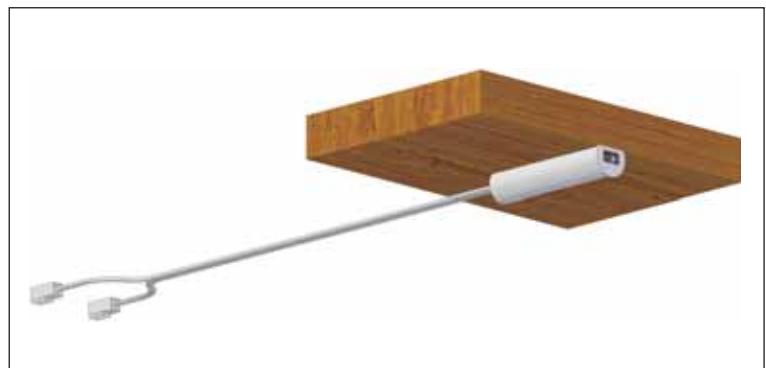

Domus Line IR Motion Switch

IR Motion Switch

- ✓ 12 or 24 volt
- ✓ Can be used in non-contact on/off switch mode or in proximity switch mode
- ✓ Detection distance of 0.5mm - 40mm
- ✓ Fast and easy mode change
- ✓ Miniplug distribution block with provision for 3 lights up to 24V, 30W
- ✓ Match dot colour for compatible LED drivers and light fittings

Part No.	Finish	Price 5	Price ea	Per
• • • DIR1224	WH			ea