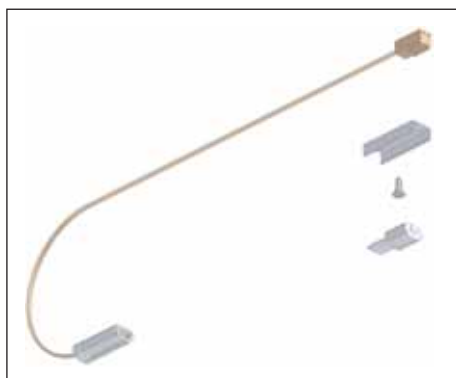

Domus Line Strip Lighting

Idea HP

- ✓ Made in Italy
- ✓ Rigid strip containing 24 high efficiency LED's
- ✓ Can be installed on any flat surface, inside aluminium profiles or in grooves
- ✓ Can be joined together to create a continuous row up to 3m in length
- ✓ 12v, 1.4w per section
- ✓ Available in Cool White or Cool Blue
- ✓ Power connecting cable and interconnecting cables sold separately
- ✓ Match dot colour for compatible LED driver
- ✓ **Fittings only. For LED drivers see page P.29**

Part No.	Description	Price 5	Price ea	Per
• DIRSL.CW	Cool White			ea
• DIRSL.CB	Cool Blue			ea
• DIRSL.2PC	2 metre power supply cable			ea
• DIRSL.0035	35mm interconnecting cable			ea
• DIRSL.0300	300mm interconnecting cable			ea
• DIRSL.2000	2m interconnecting cable			ea