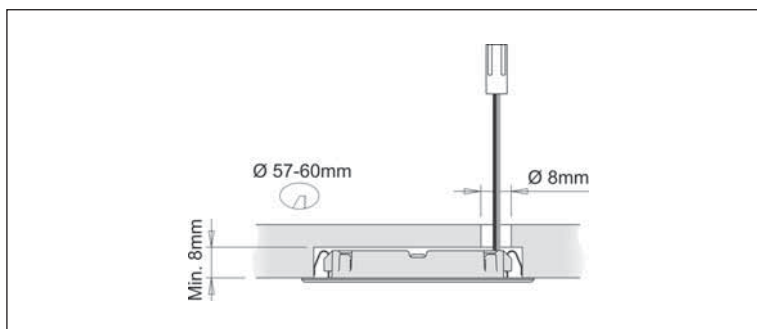

Metris Kit

Set of 3 lights with 24 Volt LED driver included (D24.15 page P.29)

Part No.	Light Colour	Finish	Price 5 kit	Price kit	Per
DMS3.WW	Warm White	CP, SN			kit
DMS3.CW	Cool White	CP, SN			kit

Colour Appearance	Cool white	Warm white
Colour Temperature	5000 ÷ 5500 ° Kelvin	3000 ÷ 3200 ° Kelvin
Luminous Flux	70,5 lm/W	70,5 lm/W
CRI - Colour Rendering	Ra 70	Ra 80
Luminous Distribution	Flood	Flood

Cool white 5000 ÷ 5500 °K METRIS flood beam	
cm	lux
30	880
50	400
	Ø 65
	Ø 90