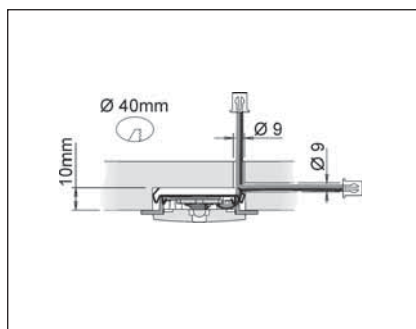

Slide HP Kit

Set of 3 lights with 12 Volt LED driver included (D6.350 page P.29)

Part No.	Light Colour	Finish	Price 5 kit	Price kit	Per
DSLHPS3.WW	Warm White	SS, ALU			kit
DSLHPS3.CW	Cool White	SS, ALU			kit

Colour Appearance	Cool white	Warm white
Colour Temperature	5000 ÷ 5700 ° Kelvin	3050 ÷ 3250 ° Kelvin
Luminous Flux	91 ÷ 118 lm/W	54 ÷ 70 lm/W
CRI - Colour Rendering	Ra 93	Ra 93
Luminous Distribution	Medium (60°)	Medium (60°)

Cool white SLIDE HP		5000 ÷ 5700 °K
		medium beam
cm	lux	
30	460	
50	205	Ø 50
		Ø 65