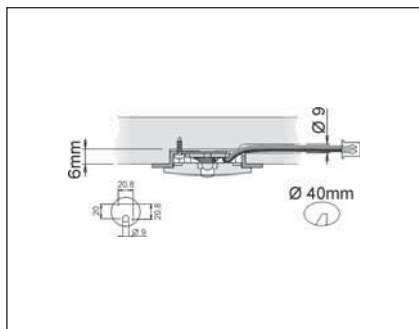

Posh HP Kit

Set of 3 lights with 12 Volt LED driver included (D6.350 page P.29)

Part No.	Light Colour	Finish	Price 5 kit	Price kit	Per
DPHPS3.WW	Warm White	SS, ALU			kit
DPHPS3.CW	Cool White	SS, ALU			kit

Colour Appearance	Cool white	Warm white
Colour Temperature	5000 ÷ 5700 ° Kelvin	3050 ÷ 3250 ° Kelvin
Luminous Flux	91 ÷ 118 lm/W	54 ÷ 70 lm/W
CRI - Colour Rendering	Ra 93	Ra 93
Luminous Distribution	Medium (60°)	Medium (60°)

Cool white POSH HP		5000 ÷ 5700 °K medium beam	
cm		lux	
30		460	
50	Ø 50	205	
	Ø 65