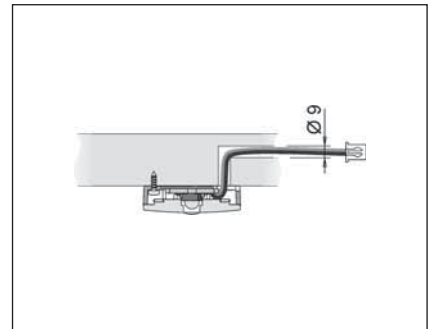

Glam HP Kit

Set of 3 lights with 12 Volt LED driver included (D6.350 page P.29)

Part No.	Light Colour	Finish	Price 5 kit	Price kit	Per
DGHPS3.WW	Warm White	SS, ALU			kit
DGHPS3.CW	Cool White	SS, ALU			kit

Colour Appearance	Cool white	Warm white
Colour Temperature	5000 ÷ 5700 ° Kelvin	3050 ÷ 3250 ° Kelvin
Luminous Flux	91 ÷ 118 lm/W	54 ÷ 70 lm/W
CRI - Colour Rendering	Ra 93	Ra 93
Luminous Distribution	Medium (60°)	Medium (60°)

Cool white 5000 ÷ 5700 °K GLAM HP medium beam	
cm	lux
30	460
50	205
	Ø 50
	Ø 65