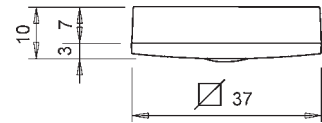

Cool white 5000 ÷ 5700 °K GLAM HP medium beam	
cm	lux
30	460
50	205
	Ø 50
	Ø 65