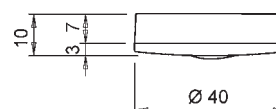

Cool white SHINE HP		5000 ÷ 5700 °K medium beam	
cm		lux	
30		460	
50	Ø 50	205	
	Ø 65