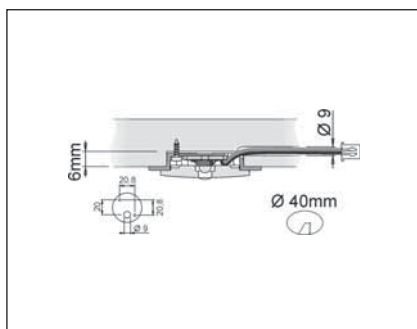

Slide HP Kit

Set of 3 lights with 12 Volt LED driver included (D6.350 page P.29)

Part No.	Light Colour	Finish	Price 5 kit	Price kit	Per
DSLHPS3.WW	Warm White	SS, ALU			kit
DSLHPS3.CW	Cool White	SS, ALU			kit

Colour Appearance	Cool white	Warm white
Colour Temperature	5000 ÷ 5700 ° Kelvin	3050 ÷ 3250 ° Kelvin
Luminous Flux	91 ÷ 118 lm/W	54 ÷ 70 lm/W
CRI - Colour Rendering	Ra 93	Ra 93
Luminous Distribution	Medium (60°)	Medium (60°)

Cool white SLIDE HP		5000 ÷ 5700 °K
		medium beam
cm	lux	
30	460	
50	205	Ø 50
		Ø 65