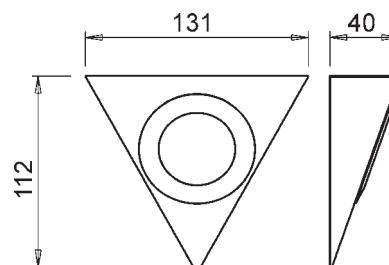

Colour Appearance	Cool white	Warm white
Colour Temperature	5000 ÷ 5500 ° Kelvin	3000 ÷ 3200 ° Kelvin
Luminous Flux	70,5 lm/W	70,5 lm/W
CRI - Colour Rendering	Ra 70	Ra 80
Luminous Distribution	Flood	Flood

Cool white 5000 ÷ 5500 °K GIZA flood beam	
cm	lux
30	880
50	400
	ø 65
	ø 90