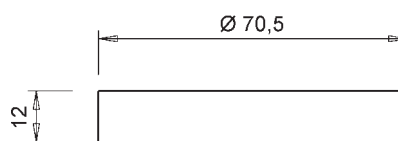

Colour Appearance	Cool white	Warm white
Colour Temperature	5000 ÷ 5500 ° Kelvin	3000 ÷ 3200 ° Kelvin
Luminous Flux	70,5 lm/W	70,5 lm/W
CRI - Colour Rendering	Ra 70	Ra 80
Luminous Distribution	Flood	Flood

Cool white 5000 ÷ 5500 °K METRIS flood beam	
cm	lux
30	880
50	400
	ø 65
	ø 90