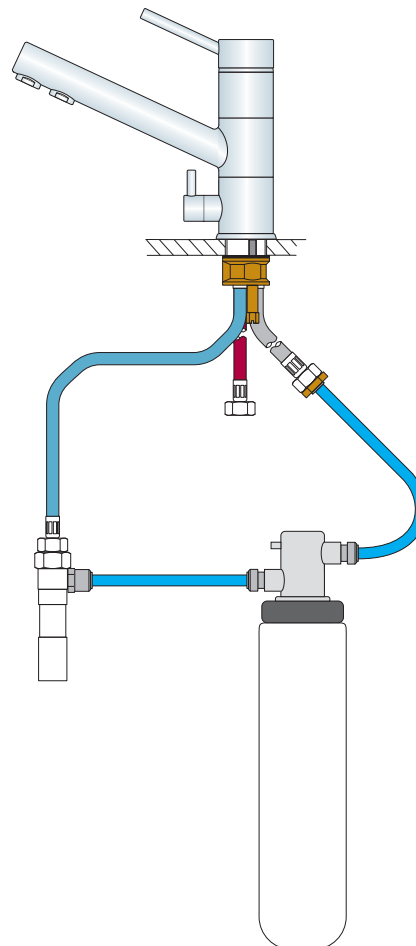

Spare Filter

CD31526.00.01

Porcelain Farmhouse Sinkware

EV920ST.WH

Chambord - Single Bowl

Overall Size: 500mm L x 595mm W

Bowl Size: 420mm L x 550mm W x 200mm D

Waste not supplied. 90mm Ø hole

EV921STD.WH

Chambord - Double Bowl

Overall Sink Size: 500mm L x 800mm W

Bowl Size: 2 x 445mm L x 360mm W x 220mm D

Waste not supplied. 90mm Ø hole

Note: All measurements approximate only - trial fittings must be made