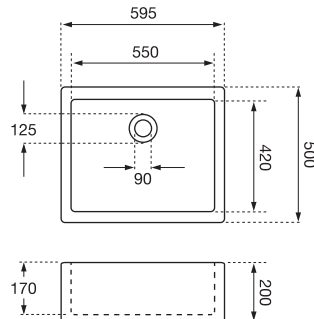

Spare Filter

CD31526.00.01

Porcelain Farmhouse Sinkware

EV920ST.WH

Chambord - Single Bowl

Overall Size: 500mm L x 595mm W

Bowl Size: 420mm L x 550mm W x 200mm D

Waste not supplied. 90mm Ø hole

EV921STD.WH

Chambord - Double Bowl

Overall Sink Size: 500mm L x 800mm W

Bowl Size: 2 x 445mm L x 360mm W x 220mm D

Waste not supplied. 90mm Ø hole

Note: All measurements approximate only - trial fittings must be made