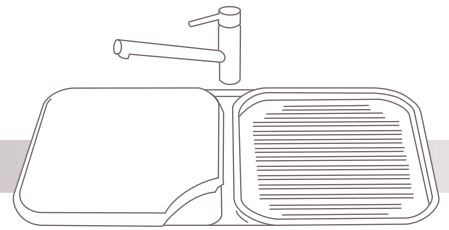

Tapware

4 Star with 7.5 litres per minute flow rate

Sienna Square Side Lever Mixer

4 Star with 7.5 litres per minute flow rate

4 Star with 7.0 litres per minute flow rate

Sienna Goose Side Lever Mixer

4 Star with 7.5 litres per minute flow rate

4 Star with 7.0 litres per minute flow rate

4 Star with 7.5 litres per minute flow rate

4 Star with 7.5 litres per minute flow rate

4 Star with 7.5 litres per minute flow rate

4 Star with 7.0 litres per minute flow rate

4 Star with 7.0 litres per minute flow rate

Please ensure that your Abey tapware is installed at a pressure no greater than 500kpa, in accordance with AS/NZS35100. Failure to do so will void the warranty.