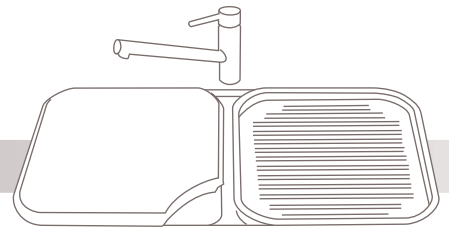

AB.LA190R.SS (Right hand bowl)
AB.LA190L.SS (Left hand bowl)
 One & Three Quarter Bowl
 Overall Sink Size: 1160mm L x 500mm W
 Bowl Sizes: 457mm L x 405mm W x 225mm D,
 254mm L x 405mm W x 180mm D

Both the La Bolla Superbowl sinks are supplied with a tap hole.

This impressive sinkware range combines good looks with practicality. Abey's La Bolla range offers a unique dimpled drainer board with raised edging for those that want to ensure their washing up remains in the sink and not on their bench top. La Bolla quality 18/10 stainless steel sinkware with huge, volumous bowls, is sure to turn heads and make an impression in your kitchen for many years to come.

AB.LASE180/190.SS
 La Bolla Colander &
 Dish Rack Set

Laundry Troughs

AB.PR45.SS
The Lodden - Single Bowl
Overall Sink Size: 600mm L x 500mm W
Bowl Size: 525mm L x 425mm W x 250mm D

AB.LT45.SS
The Leichardt - Single Bowl
Overall Sink Size: 509mm L x 471mm W
Bowl Size: 457mm L x 406mm W x 250mm D

AB.LTS45.SS
The Leichardt - Single Bowl
Overall Sink Size: 456mm L x 522mm W
Bowl Size: 406mm L x 456mm W x 250mm D

AB.LTD45.SS
The Double Leichardt - Double Bowl
Overall Sink Size: 892mm L x 522mm W
Bowl Sizes: 406mm L x 457mm W x 250mm D