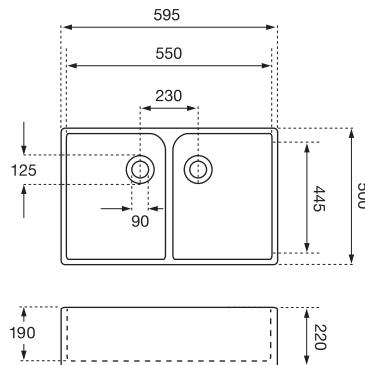

Spare Filter

CD31526.00.01

Porcelain Farmhouse Sinkware

EV920ST.WH

Chambord - Single Bowl

Overall Size: 500mm L x 595mm W

Bowl Size: 420mm L x 550mm W x 200mm D

Waste not supplied. 90mm Ø hole

EV921STD.WH

Chambord - Double Bowl

Overall Sink Size: 500mm L x 800mm W

Bowl Size: 2 x 445mm L x 360mm W x 220mm D

Waste not supplied. 90mm Ø hole

Note: All measurements approximate only - trial fittings must be made