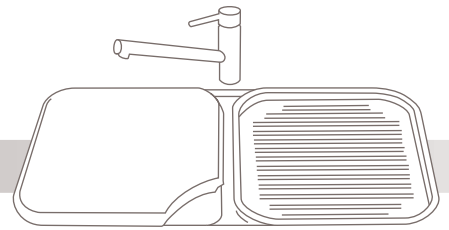

Contents

Schock Sinkware	pg 3
Stratus Sinkware	pg 4 - 5
NuQueen Inset Sinkware	pg 6 - 7
NuQueen Undermount Sinkware	pg 8 - 9
Project Squareline Sinkware	pg 10
Deluxe Sinkware	pg 11
La Bolla Superbowl Sinkware	pg 12
Laundry Troughs	pg 13
Bar Sinkware	pg 14
Tapware	pg 15

Filo Raggiato	pg 16
Moscow	pg 21

Sniper Sinkware	pg 17
Matrix Sinkware & Tapware	pg 18-19

Swirl Tapware	pg 21
Culino Duo Sinkware	pg 22 - 23

Porcelain Sinkware	pg 24