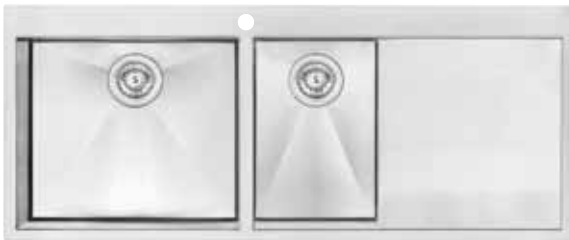

Optional Accessories

AB.DBR10S.SS
 Stainless Steel Dish Rack

AB.ALGB.GL
 Sliding Glass Cutting Board

AB.CBS540A.RW
 Sliding Timber Multi Board

NEW RELEASE → 2010 Sinkware Collection

The Abey Stratus offers the very latest in European chic, with its sleek squareline design and knife edge low profile brushed stainless steel finish. Featuring a subtle yet stunning drainer board, it resembles the textural contours of a freshly mown field with its broad alternating brushed grain stroke finish. The Stratus, a masterpiece in kitchen aesthetics and craftsmanship.

Stratus Sinkware

Inset

AB.ST460S.SS
Single Bowl
Overall Sink Size: 948mm L x 500mm W
Bowl Size: 460mm L x 400mm W x 215mm D

AB.ST460D.SS
One & Three Quarter Bowl
Overall Sink Size: 1160mm L x 500mm W
Bowl Sizes: 460mm L x 400mm W x 215mm D,
240mm L x 400mm W x 190mm D