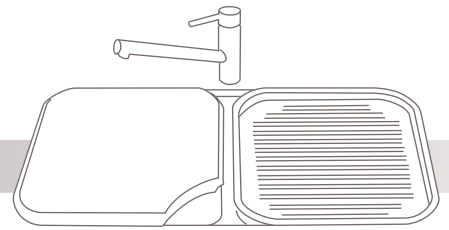

Optional Accessories

PW/L Long pipe for shallow bowls
PW/S Short pipe for deep bowls
90mm Designer Spare Plug and Waste
Suitable for all Matrix sinks

SVTCB.RW
Timber Chopping Board

SVWB.CP
Wire Draining Basket

BPK01
Bypass Kit
Suits laundry trough
Requires 41.6mm Ø tap hole in sink

Matrix Tapware

Veronar
Kitchen Accessories

SM83.CP
Veronar - Economy Sink Mixer
35mm Italian ceramic cartridge
Complies with WELS regulation
1 YEAR GUARANTEE