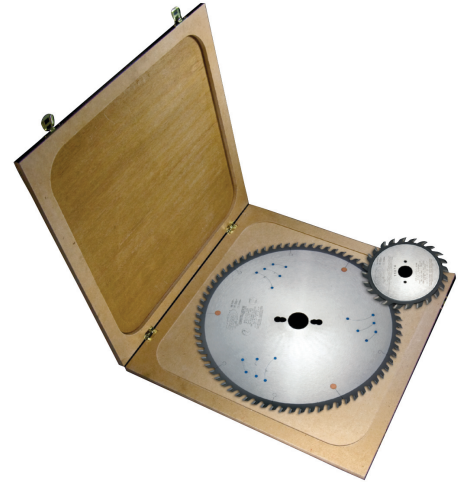

## Opteco Precision Panel Saw Blades

- Ultra sharp, mirror finish teeth
- Quiet operation aided with unique silencing system
- Superior quality Carbide ensures extended blade life
- Supplied in reusable timber carry case

### Alternate Bevel Panel Saw Blade Sets

Part No.	Specifications	Price	Per
CPLUS92201	Ø300 x 72T & Ø120 x Ø20 Bore Split Scorer	<b>361.60</b>	set
CPLUS92202	Ø300 x 72T & Ø120 x Ø22 Bore Split Scorer	<b>361.60</b>	set
CPLUS92203	Ø300 x 72T & Ø120 x Ø50 Bore Split Scorer	<b>370.20</b>	set

### Positive Triple Chip Panel Saw Blade Sets

Part No.	Specifications	Price	Per
CPLUS82221	Ø300 x 96T & Ø120 x Ø20 Bore Split Scorer	<b>393.10</b>	set
CPLUS82222	Ø300 x 96T & Ø120 x Ø22 Bore Split Scorer	<b>393.10</b>	set
CPLUS82223	Ø300 x 96T & Ø120 x Ø50 Bore Split Scorer	<b>401.70</b>	set

## Dart Professional Saw Blades for Portable Tools

- Axial shear cutting angle
- Cooling ports
- Expansion slots
- Hardened blade body
- Thin kerf